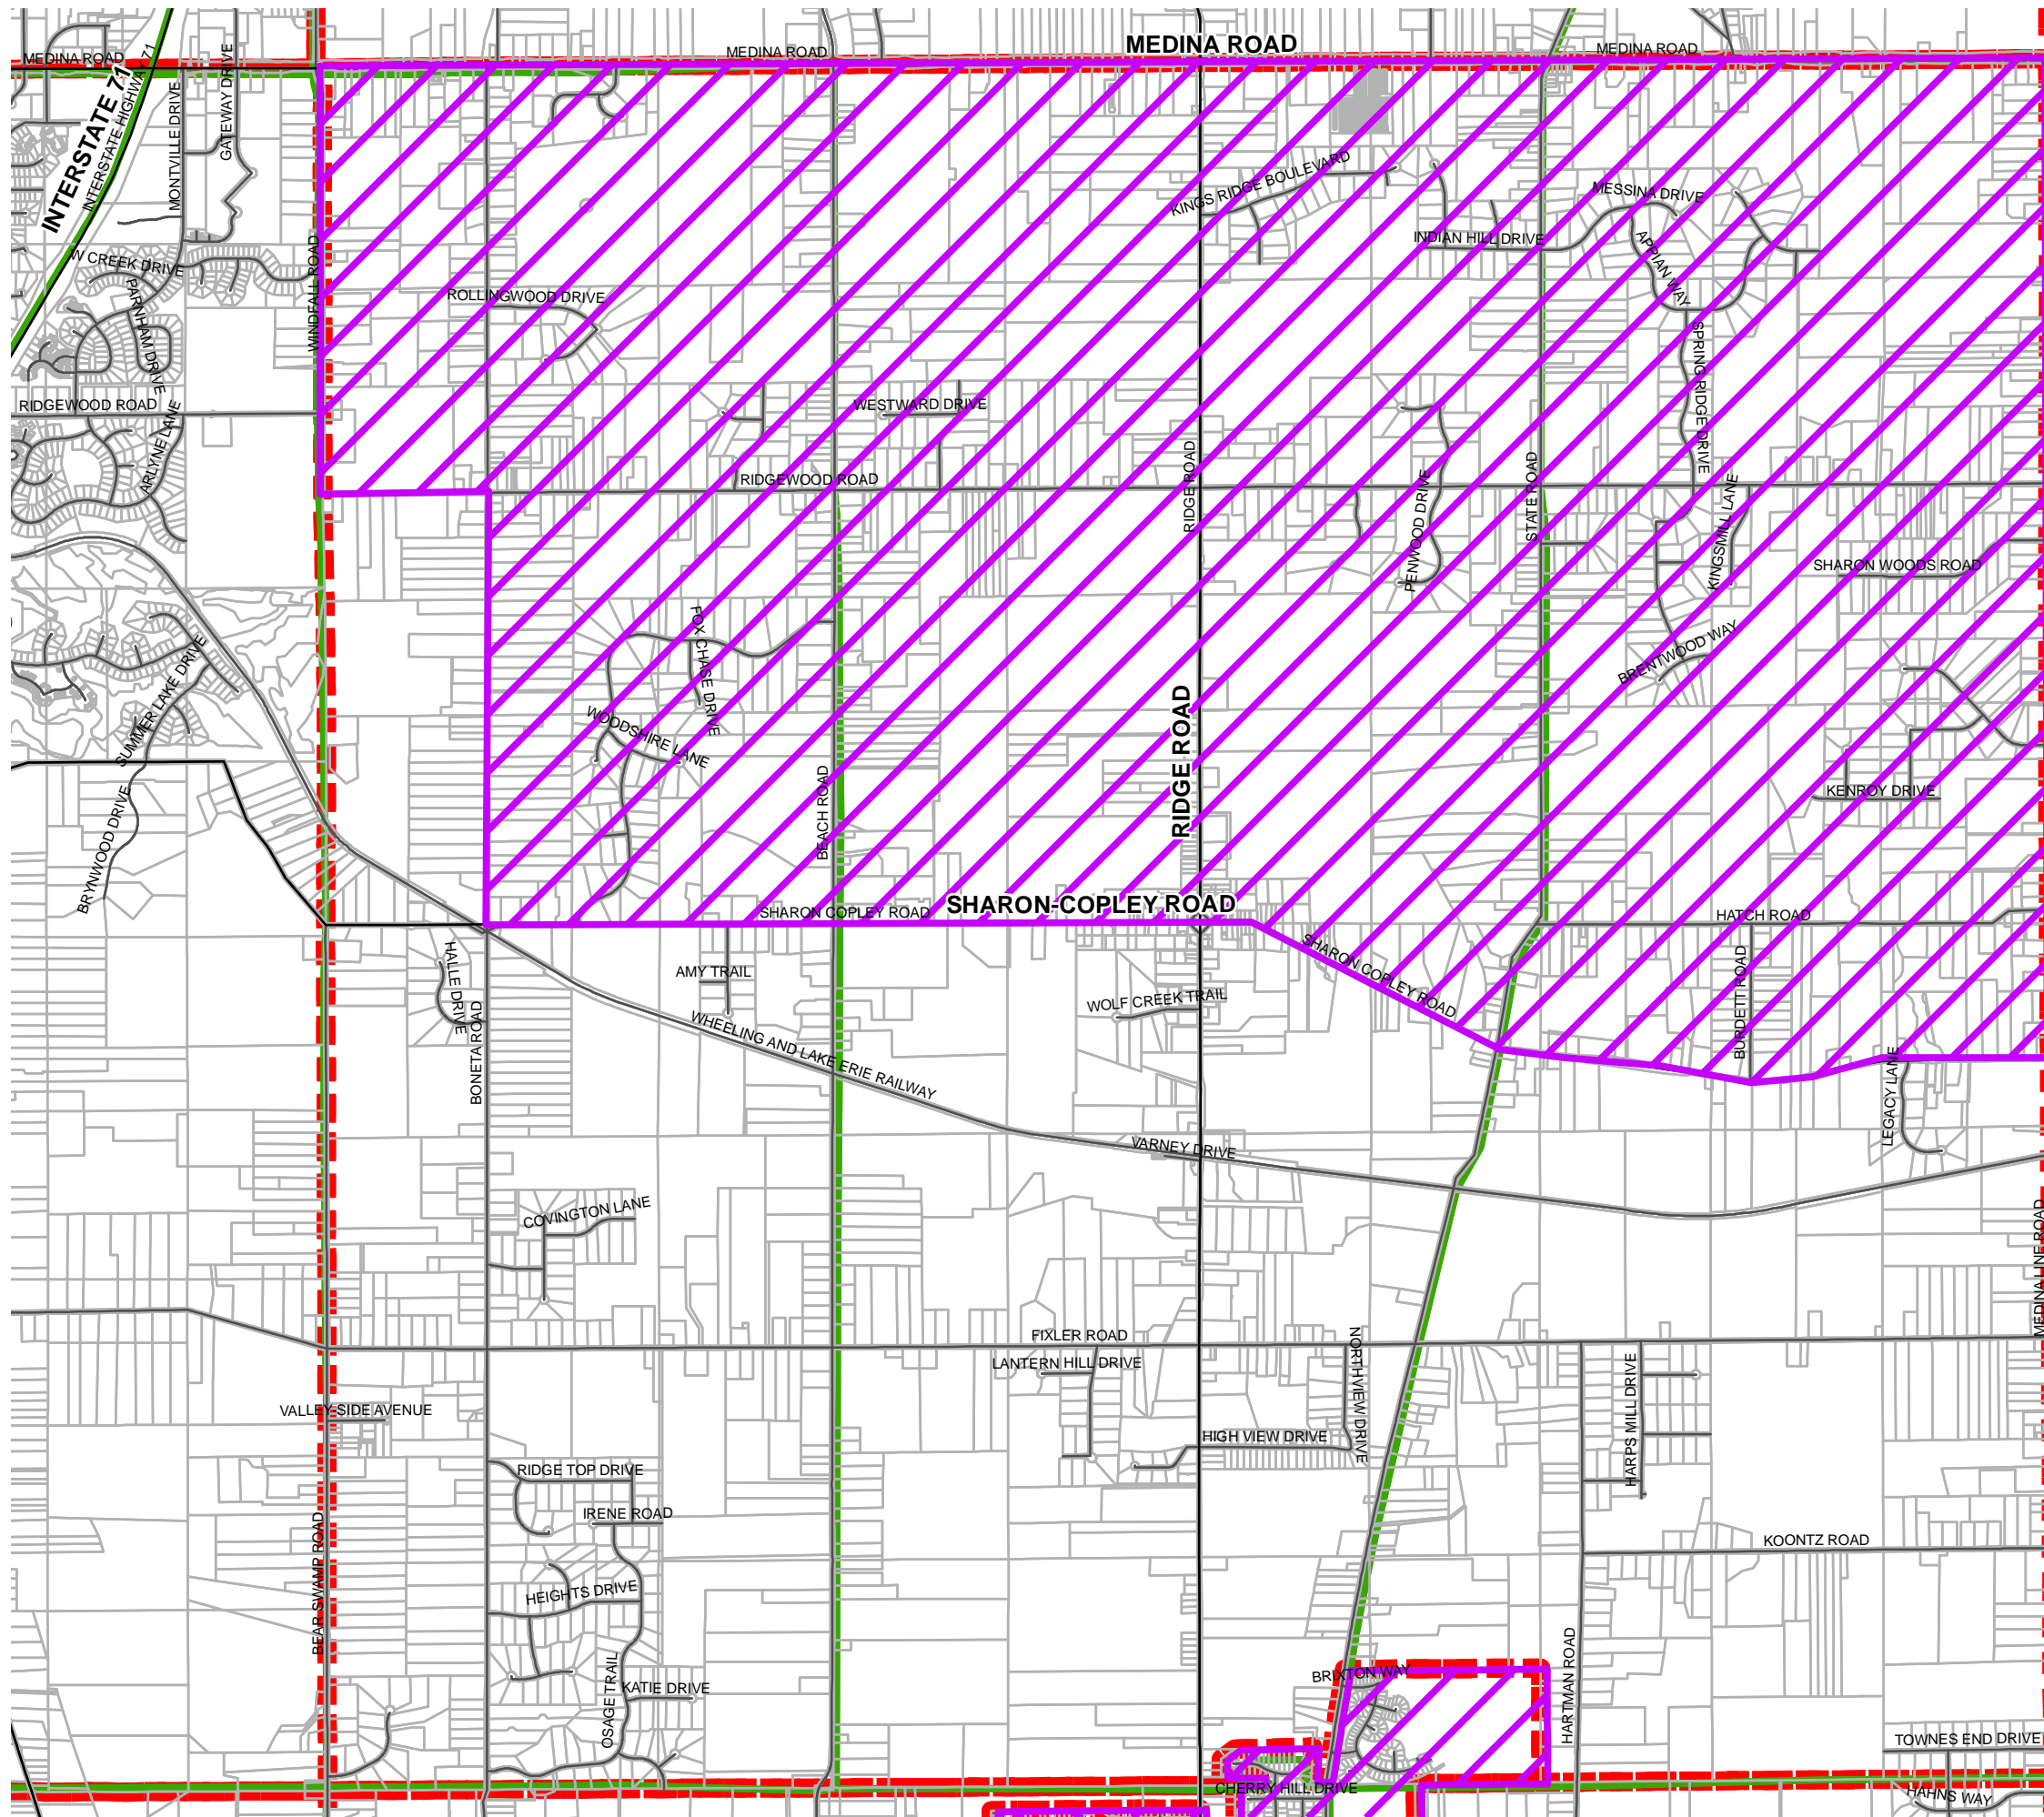

Sharon Twp

Legend

-  cra_zone
-  Enterprise Zone
-  <all other values>
-  Township/Municipal Boundary