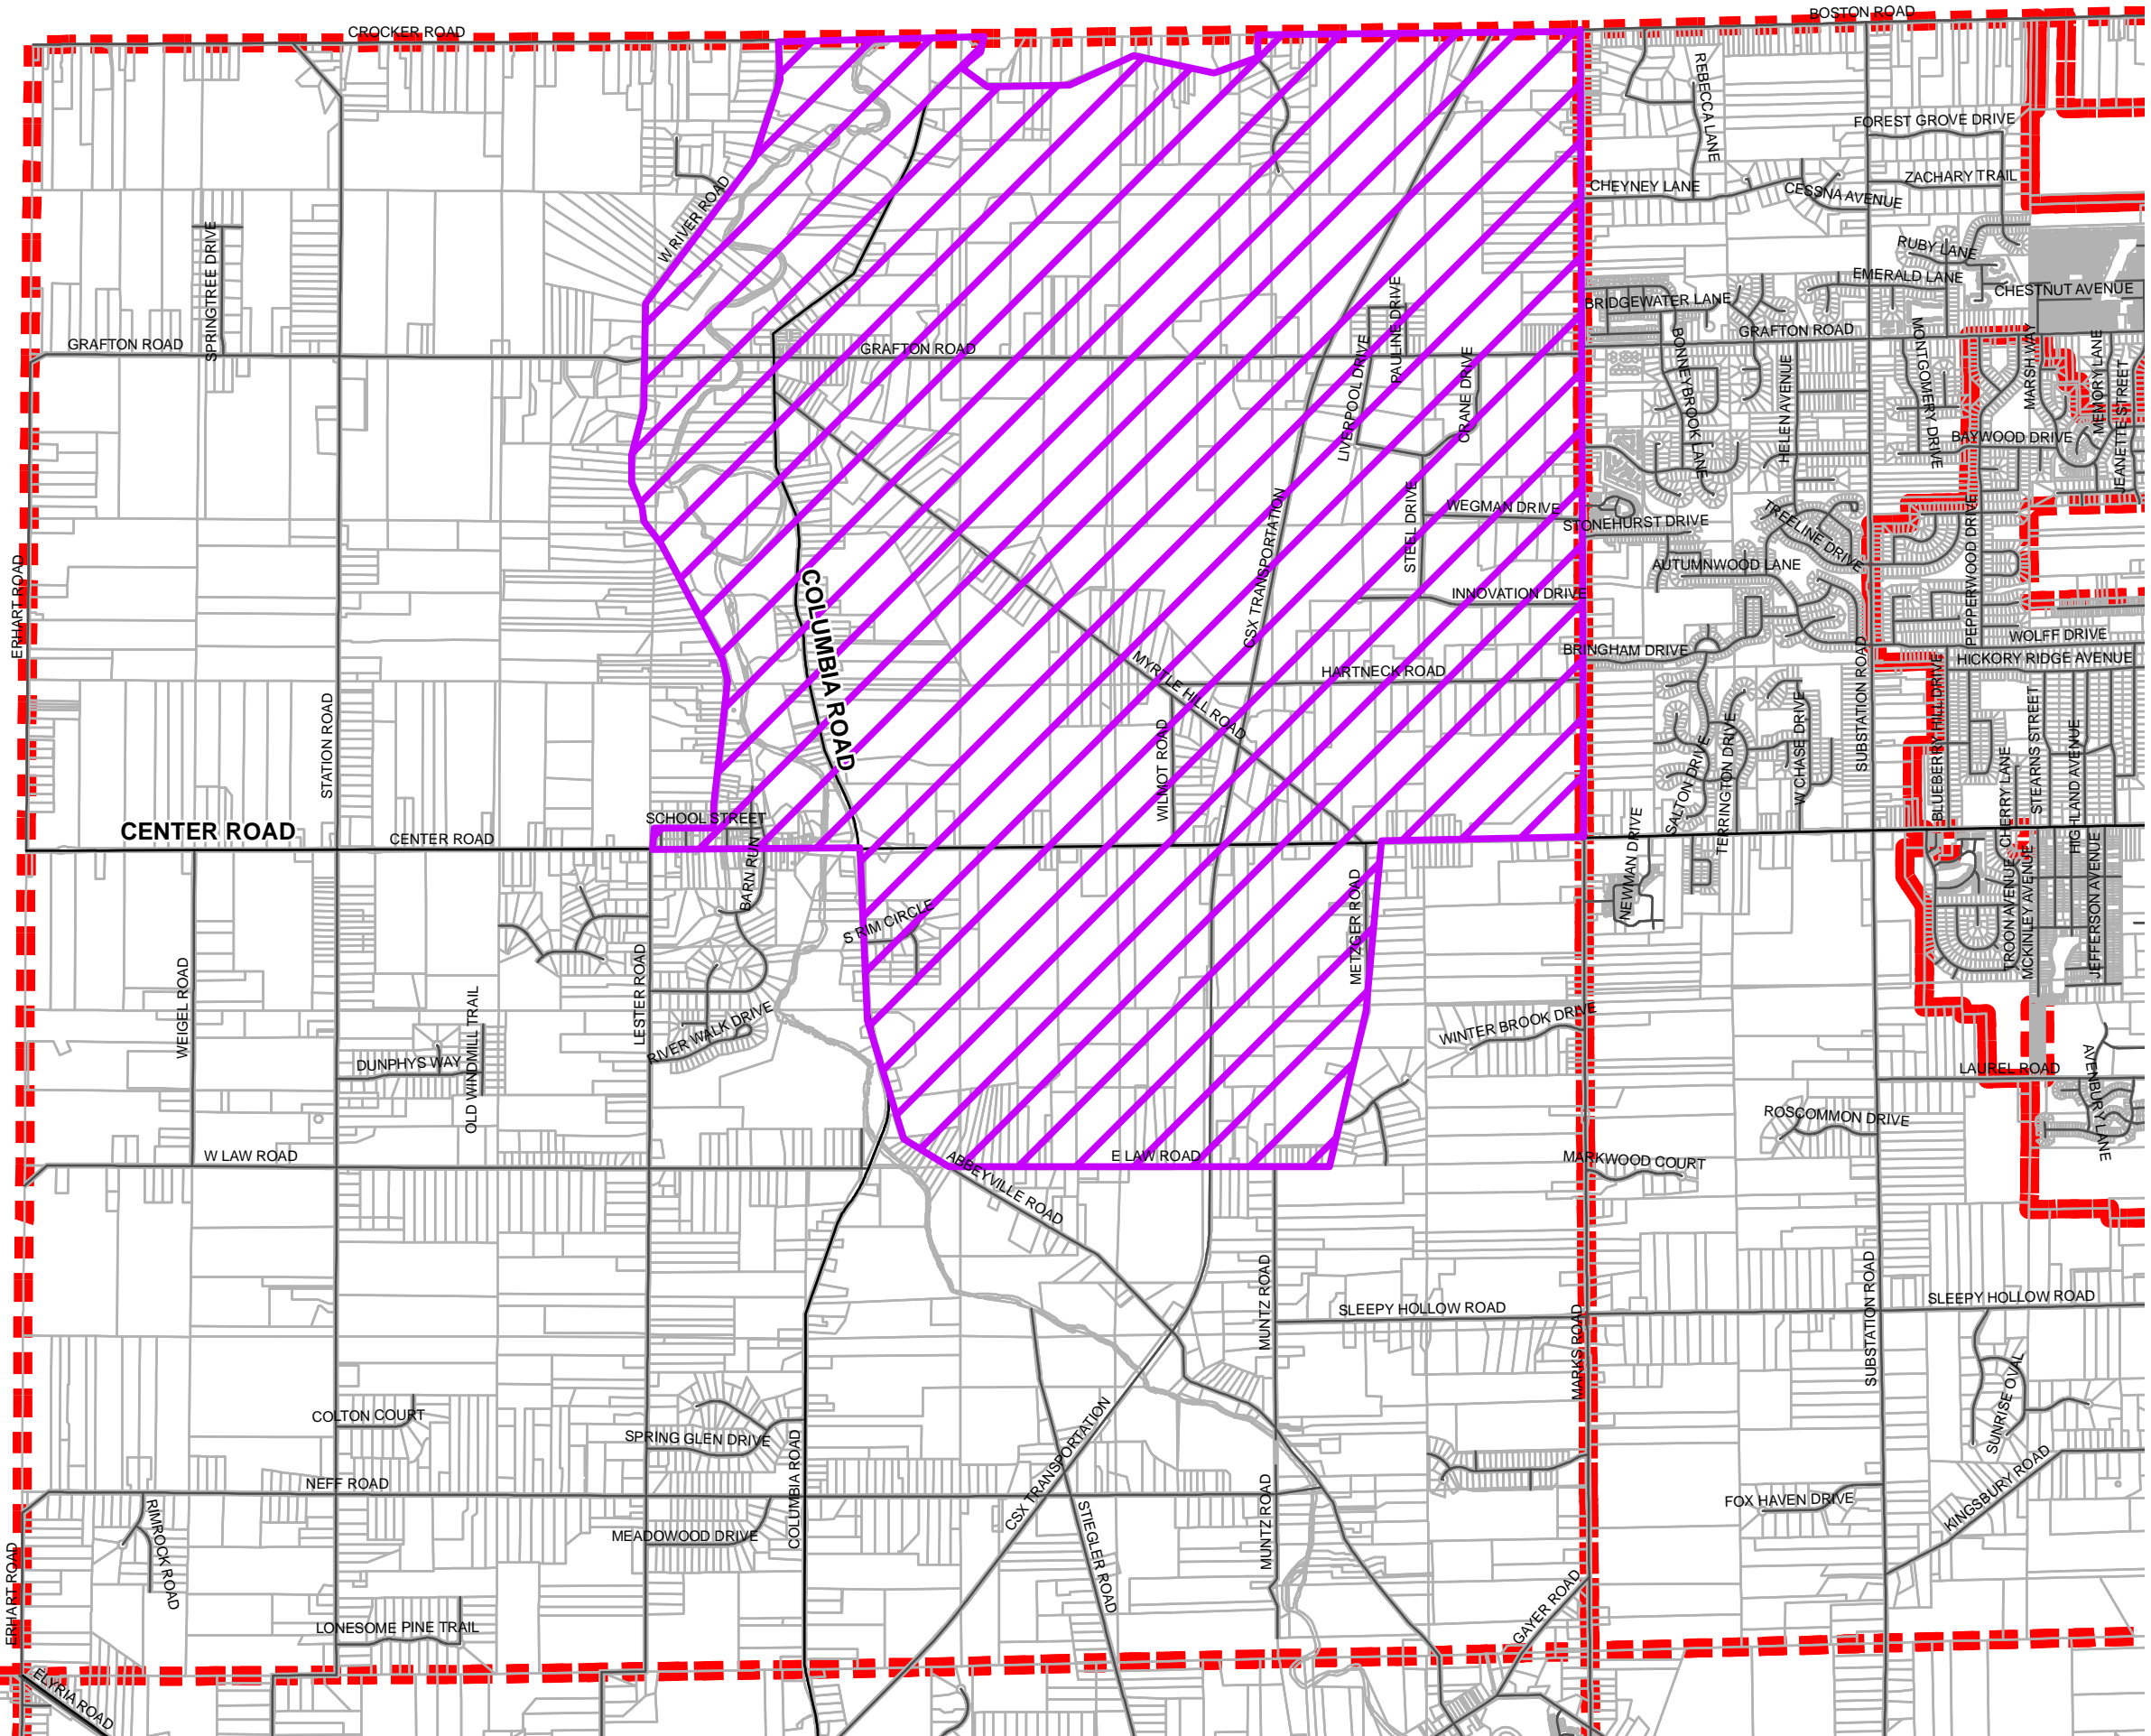

Liverpool Township

Legend

-  cra_zone
-  Enterprise Zone
-  Township/Municipal Boundary

Prepared by:
**Department of
Planning Services**

124 W. Washington St., Suite B-4 Medina, OH 44256 (330) 722-9219 Fax: (330) 764-8456

DUNHAM ROAD